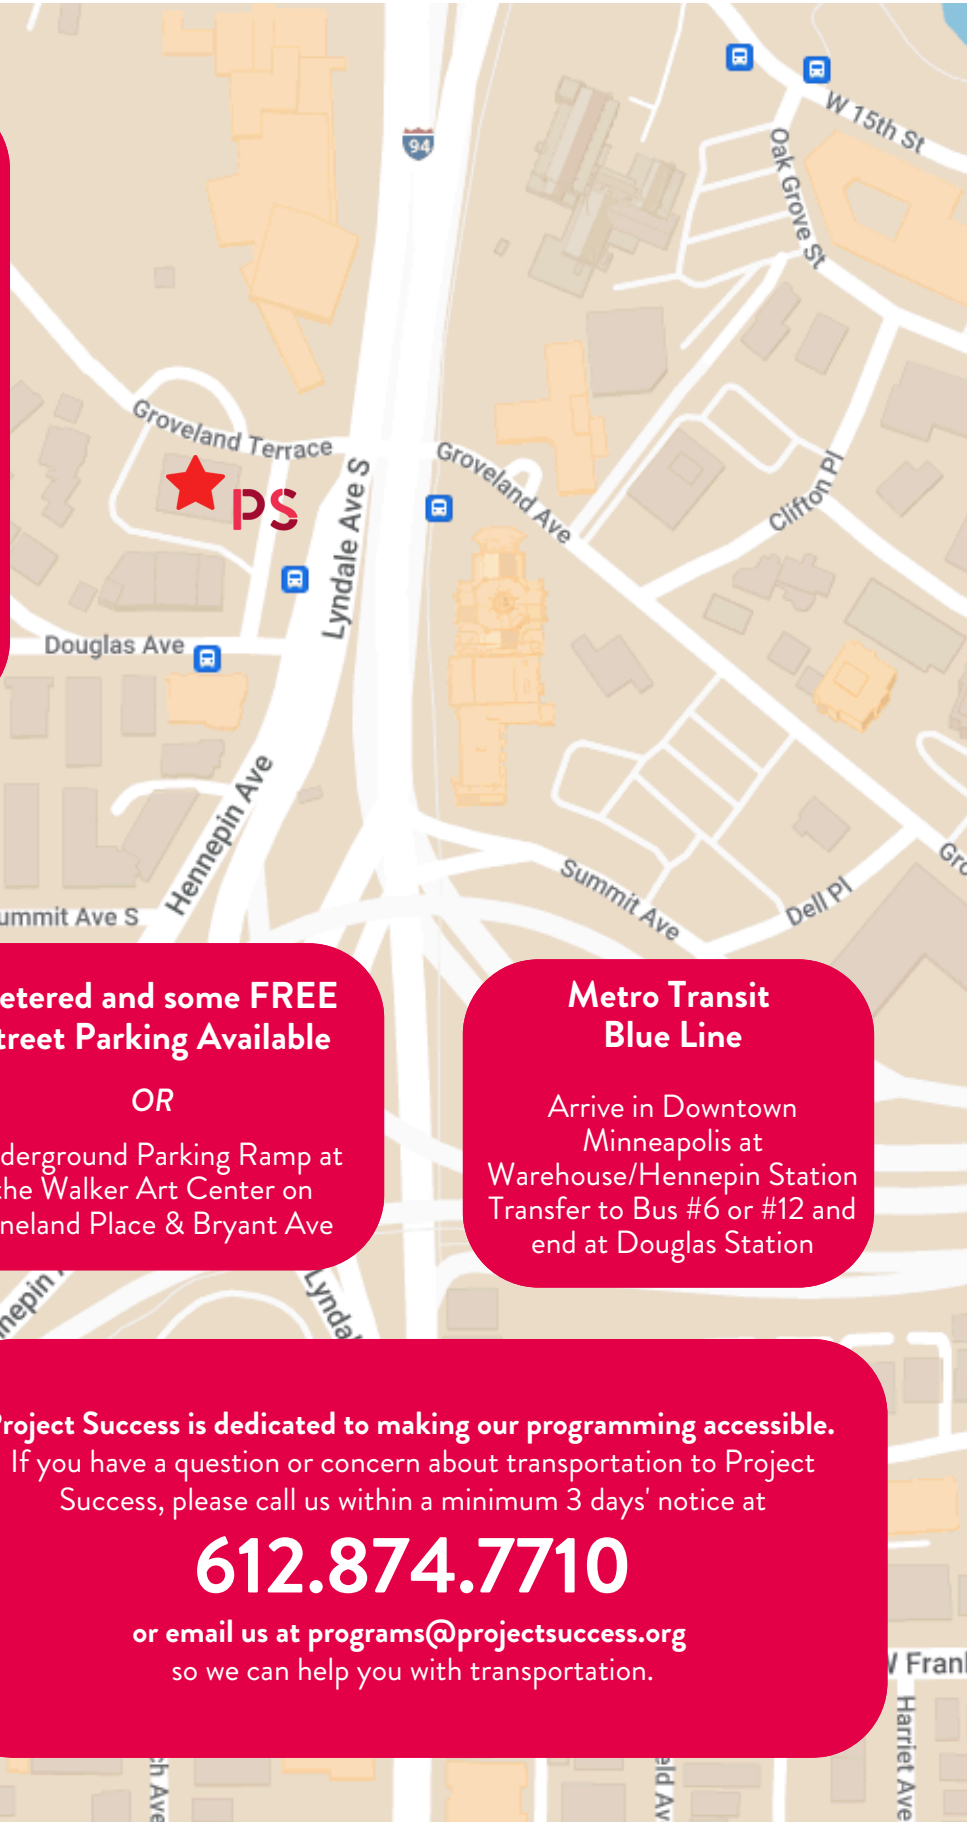

# DIRECTIONS TO PROJECT SUCCESS

**Project Success**  
**1 Groveland Terrace**  
**Minneapolis, MN 55403**

Project Success is a tan, brick building next to the Walker Art Center at the corner of Hennepin Ave & Groveland Terrace. Look for the red Project Success logo on the front of the building!

## Bus Stops

Hennepin Ave & Douglas Ave

**Traveling from the South?**

Take Bus #6 or #25

**Traveling from the West?**

Take Bus #12

Hennepin Ave & Groveland Ave

**Traveling from the North?**

Take Bus #4 or #6

**Traveling from the East?**

Take Bus #12

**Metered and some FREE  
Street Parking Available**

OR

Underground Parking Ramp at  
the Walker Art Center on  
Vineland Place & Bryant Ave

**Metro Transit  
Blue Line**

Arrive in Downtown  
Minneapolis at  
Warehouse/Hennepin Station  
Transfer to Bus #6 or #12 and  
end at Douglas Station

**Project Success is dedicated to making our programming accessible.**

If you have a question or concern about transportation to Project Success, please call us within a minimum 3 days' notice at